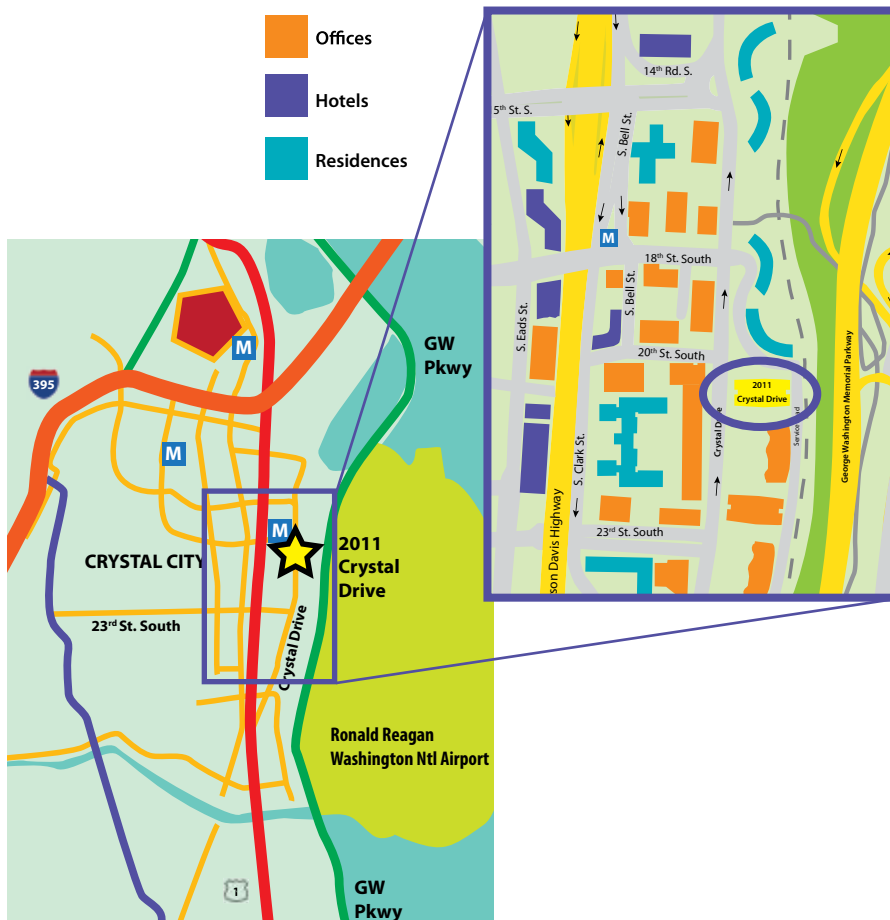

Directions to the VHA National Conference Center 2011 Crystal Drive, Crystal City, Virginia 22202

Driving from Washington D.C.:

Take I395 South to Route 1 (Jefferson Davis Hwy) South exit. Take Exit 8C on the LEFT. At the light, make a LEFT onto 20th St. S., turn RIGHT at the light which is Crystal Drive, then end at 2011 Crystal Dr. The underground parking will be on the LEFT at the light at 20th Street and Crystal Drive. Park and make way to the elevators, take the elevators to the 1st Floor. When you exit the elevator head towards the orange wall then make a right, Suite 150A.

Driving from I-95 North:

Merge onto I-395 N. Take Exit 8C for US-1 S Pentagon City/Crystal City/ National Airport. Merge onto S. Hayes St., stay straight to go onto 18th St. S., turn RIGHT onto Crystal Drive., end at 2011 Crystal Dr. The underground parking will be at the light at 20th Street & Crystal Drive. Park and make way to the elevators, take the elevators to the 1st Floor. When you exit the elevator head towards the orange wall then make a right, Suite 150A.

- Offices
- Hotels
- Residences

Metro (use the Yellow or Blue Line to Crystal City Station)

1. Exit Metro to the street level. Walk south on South Bell Street toward Marriott Hotel; take your first left on 20th Street South; cross Crystal Drive. Make a Right and walk to 2011 Crystal Drive. Walk through the lobby past escalator, through glass doors on right to the elevators on left. Walk towards orange wall, then make a right, Suite 150A.

Or

2. Exit Metro to the underground level, turn left, and follow the underground tunnels to Crystal Plaza. Follow the directions to the pedestrian overpass to Crystal Park 1. Go down the escalators and through the glass doors to the elevators on left. Walk through the lobby past the elevators (towards orange wall) then make a right, Suite 150A.